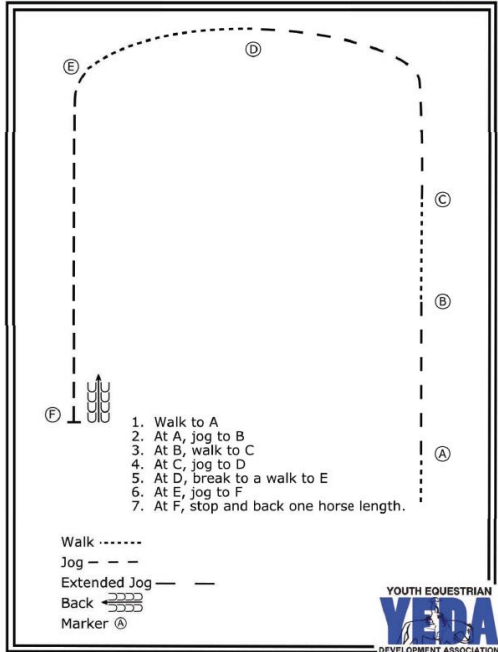

Opal/Pearl Pattern 5