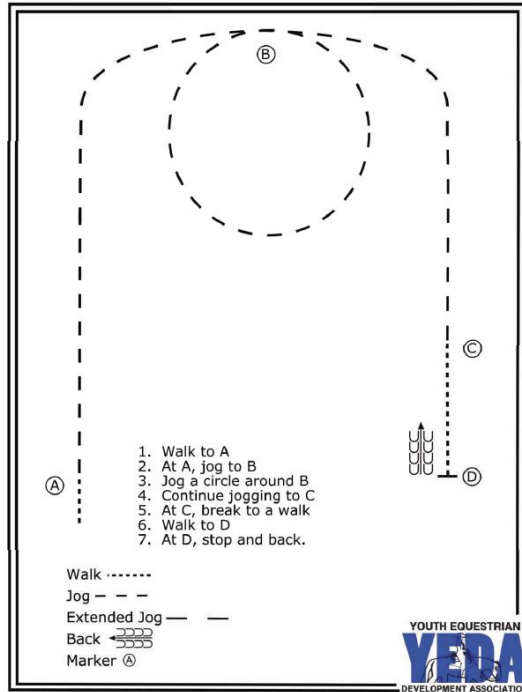

Opal/Pearl Pattern 4