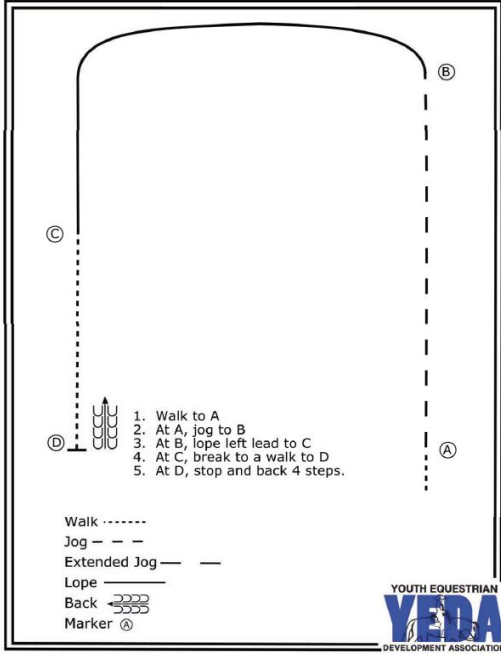

Emerald Pattern 3