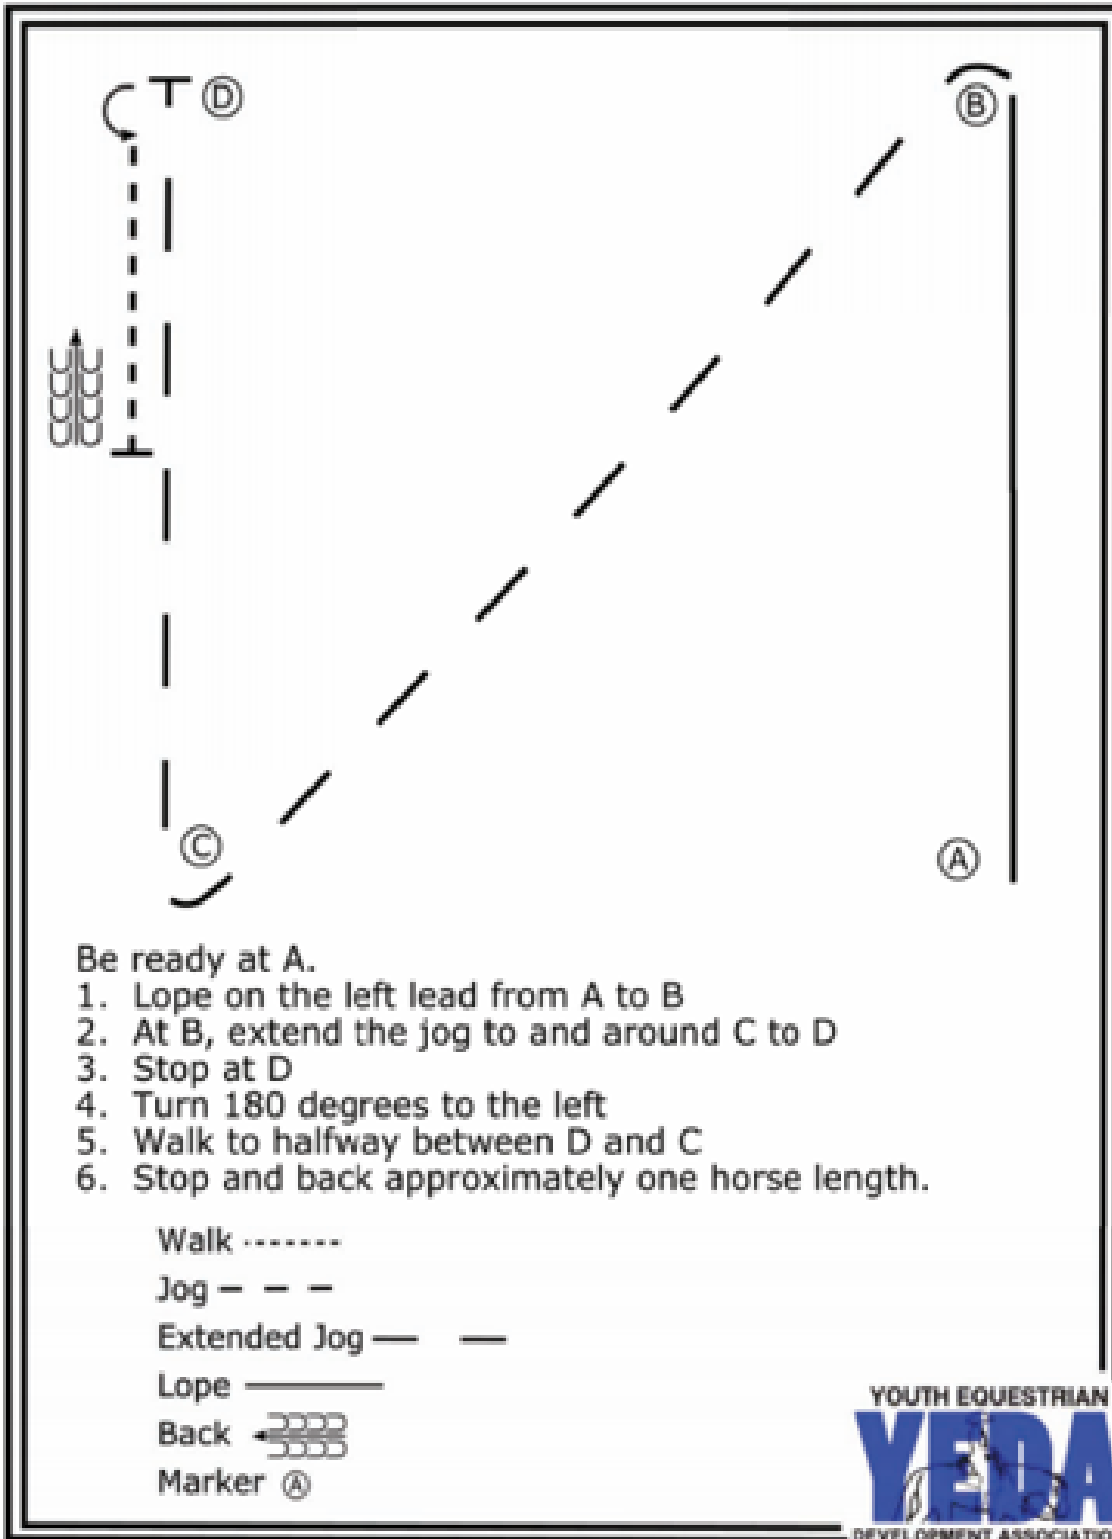

Diamond Pattern 5