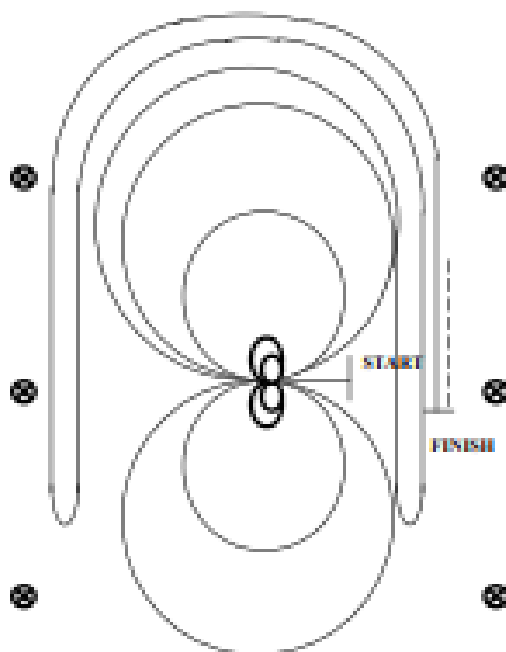

Walk
 Jog - - -
 Extended Jog — —
 Lope —————
 Back ← 
 Marker ⓐ

Diamond Pattern 9

Elite

Diamond Pattern 4

IHSA Reining Pattern 4

IHSA OPEN REINING PATTERN #4

Walk horse to center of arena facing left fence or wall.