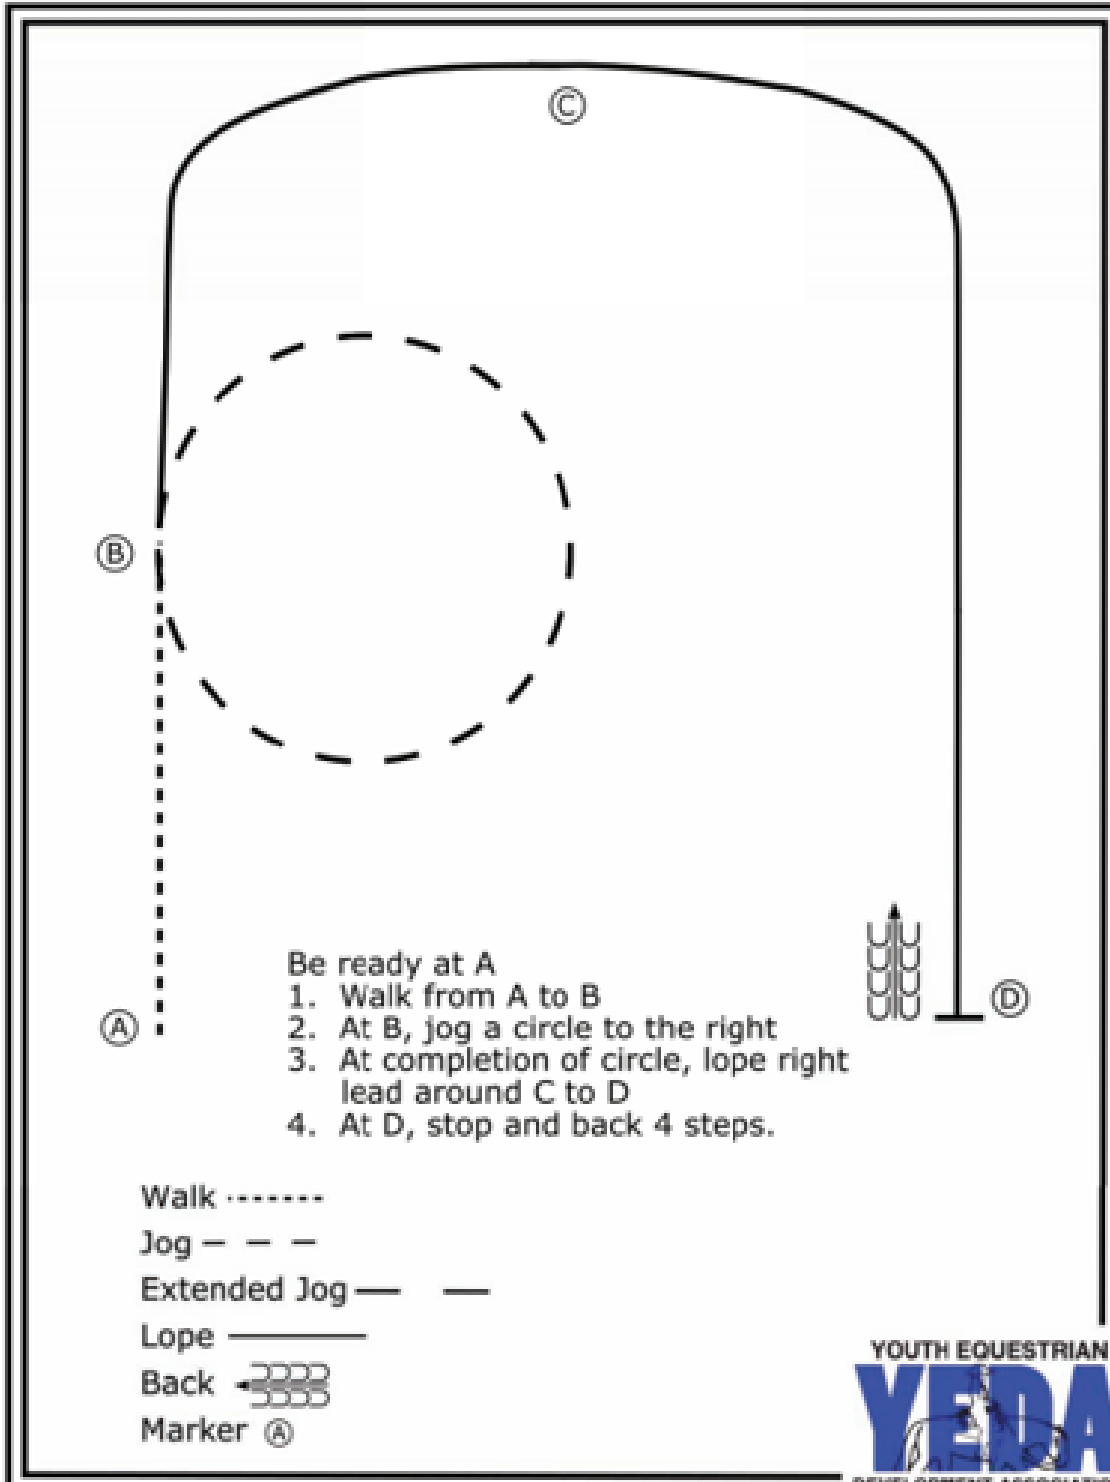

Emerald Pattern 9