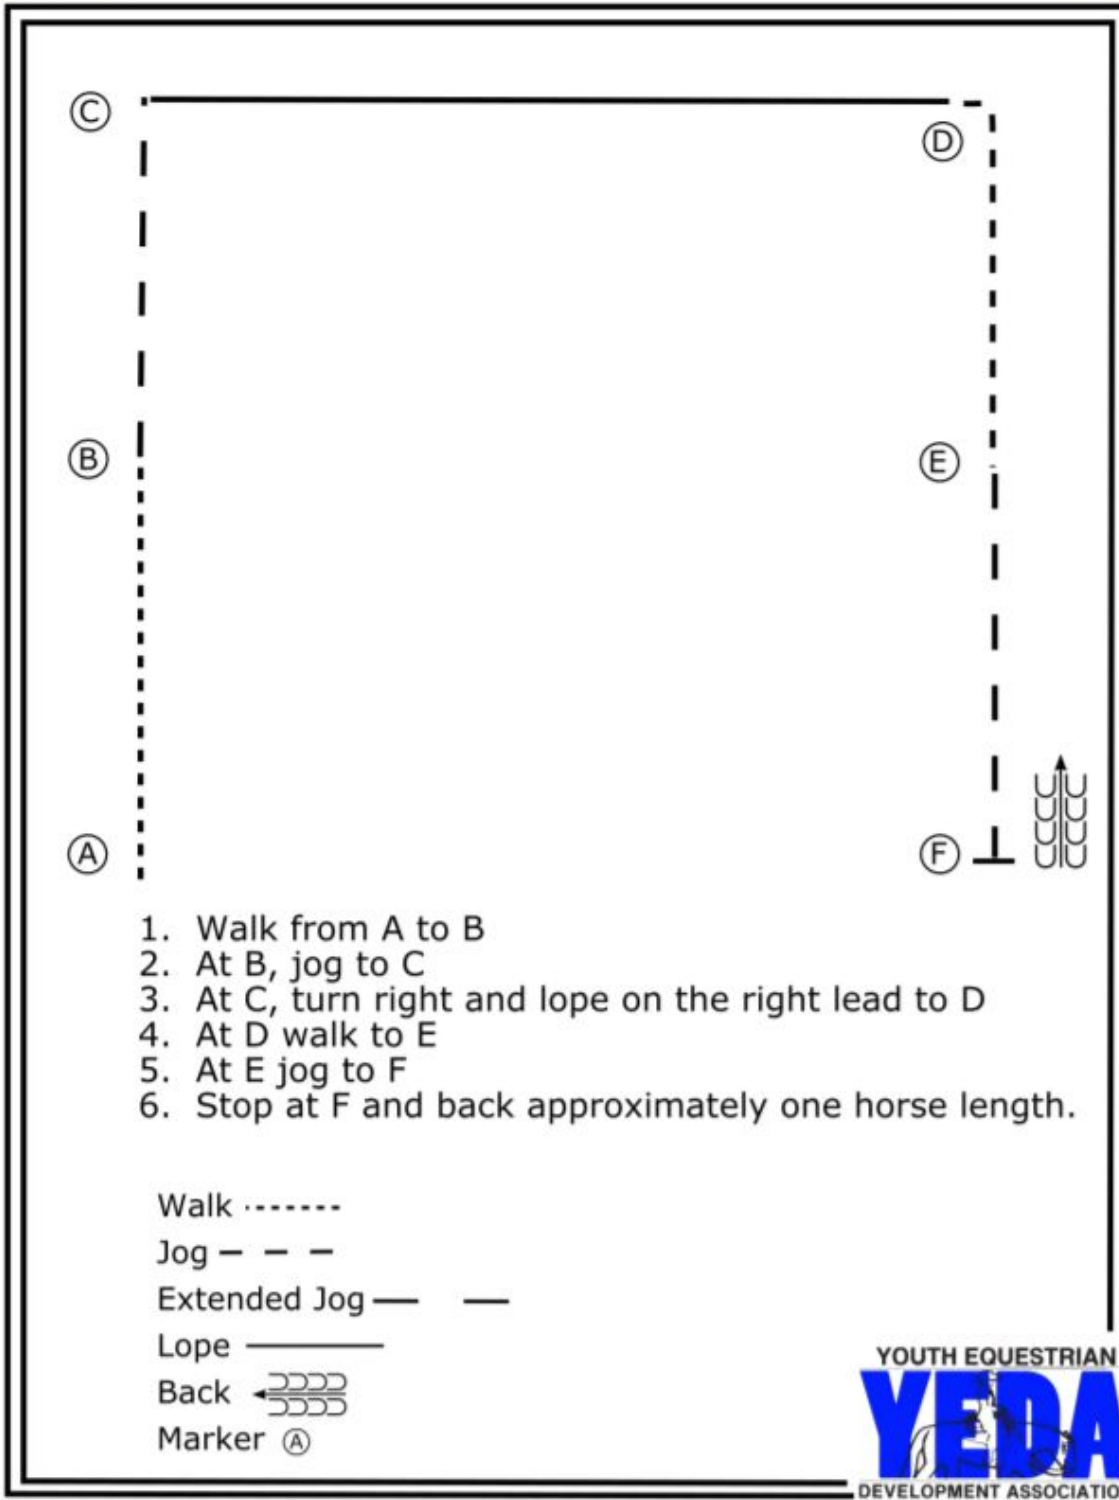

Sapphire/Alumni Pattern 4

1. Walk from A to B
2. At B, jog to C
3. At C, turn right and lope on the right lead to D
4. At D walk to E
5. At E jog to F
6. Stop at F and back approximately one horse length.

Walk .....
Jog - - -
Extended Jog — —
Lope —————
Back ←————
Marker (A)