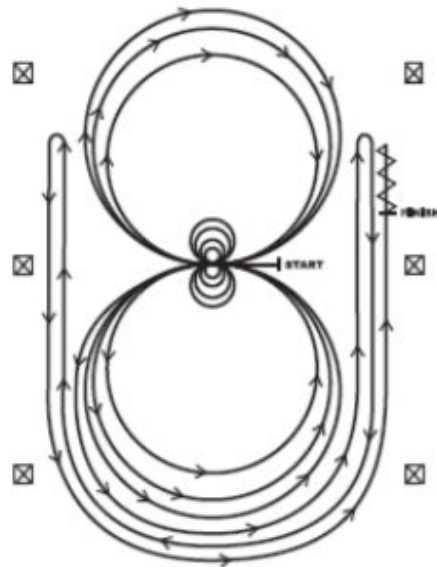

NRHA Pattern 6

Horses may walk or jog to the center of arena. Horses must walk or stop prior to starting pattern. Beginning at the center of the arena facing the left wall or fence.

1. Complete four spins to the right. Hesitate.
2. Complete four spins to the left. Hesitate.
3. Beginning on the left lead, complete three circles to the left: the first two circles large and fast; the third circle small and slow. Change leads at the center of the arena.
4. Complete three circles to the right: the first two circles large and fast; the third circle small and slow. Change leads at the center of the arena.
5. Begin a large circle to the left but do not close this circle. Run up the right side of the arena past the center marker and do a right rollback at least twenty feet (six meters) from the wall or fence—no hesitation.
6. Continue back around previous circle but do not close this circle. Run up the left side of the arena past the center marker and do a left rollback at least twenty feet (six meters) from the wall or fence—no hesitation.
7. Continue back around previous circle but do not close this circle. Run up the right side of the arena past the center marker and do a sliding stop at least twenty feet (six meters) from the wall or fence. Back up at least ten feet (three meters). Hesitate to demonstrate the completion of the pattern.