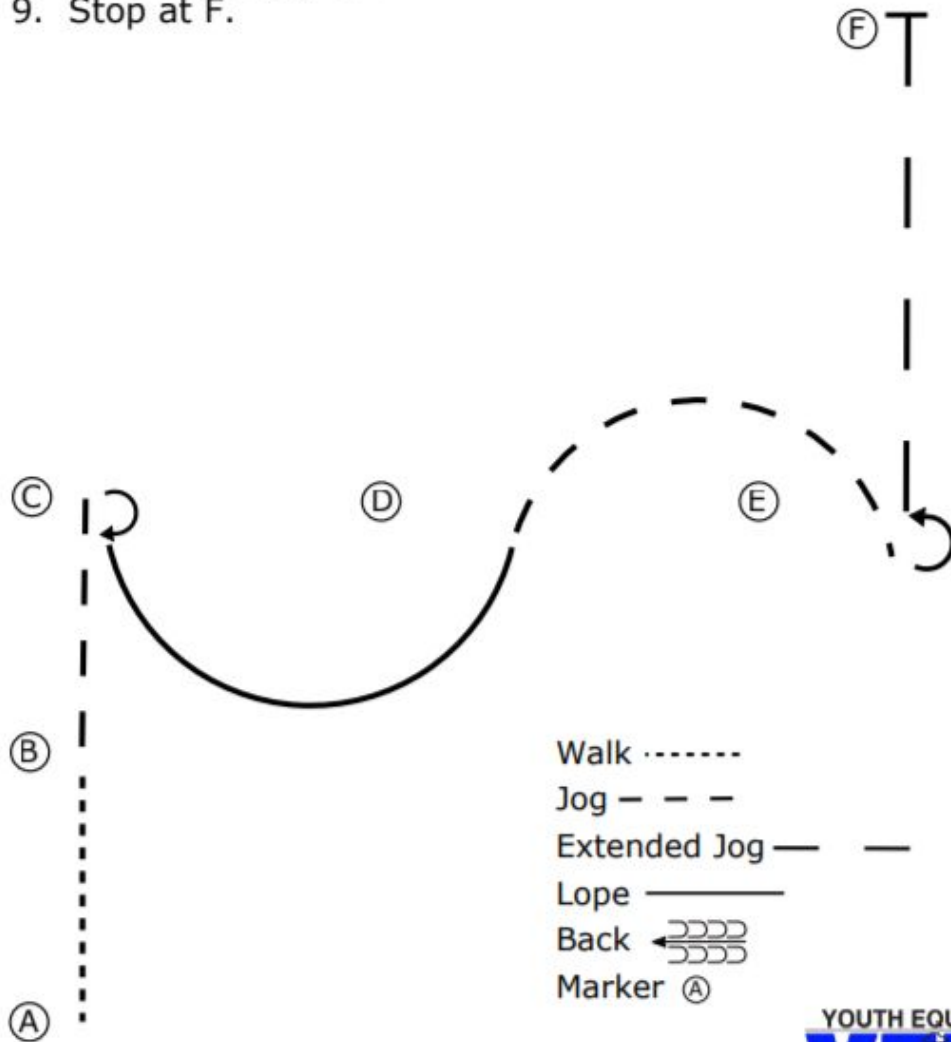

Diamond Pattern 6

1. Walk from A to B
2. At B jog to C
3. At C, perform a 180 degree turn to the right
4. Lope a half circle around D on the left lead
5. When halfway between D and E, jog
6. Jog to E
7. Stop at E and perform a 180 degree turn to the left
8. Extend the jog to F
9. Stop at F.